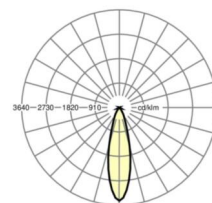

CHARACTERISTICS

Order number	37511054134
EAN number	4020863460762
Commodity code	94051190
Certification mark	IP 20, Protection class I, F, Indoor, CE
Impact resistance (IK rating)	IK02
Ambient temperatur	ta 25°C
Warranty period	5 years

ELECTRICAL ENGINEERING

Controller	Electronic driver (1 pcs.)
System output	23W
Mains voltage	230V/50Hz
Circuit breakers (inrush current)	27 pieces/B10, 44 pieces/B16, 41 pieces/C10, 66 pieces/C16

LIGHTING TECHNOLOGY

Placement	LED, Colour rendering/Light colour CRI ≥ 90 / 4000K
Colour tolerance (MacAdam)	3SDCM
Photobiological safety (Luminaire)	RG1
Nominal luminous flux	2652lm
LED service life	50000h L80/B50 (Tq 25°C)
Luminaire luminous efficiency	116lm/W
Flicker free	<5% @ 100Hz
Beam angle	30°
UGR lat./long.	16.3 / 16.3 (30° reflector)

MECHANICS

Housing colour	black RAL 9005
Dimensions (LxWxH/DxH)	110mm x 180mm x 254mm
Weight (net)	1.2kg
Swivel and turn area (x/y/z)	+ 90° / 0° / 350°
Type of installation	Track mounting, Pendant light structure, Ceiling-mounted light structure

Dimensions

L	110 mm	Length
B	180 mm	Width
H	254 mm	Height
KL	133 mm	Length luminaire head or box for ballasts
KB	42 mm	Width luminaire head or box for ballasts
KH	53 mm	Height luminaire head or box for ballasts

DEEP-LINK

<https://www.regiolux.de/en/article/37511054134>

Reference	LED 2700lm 940
ηLB	100 %
Φ ↓/↑	100 % / 0 %
UGR lat./long.	16.3 / 16.3 (30° reflector)